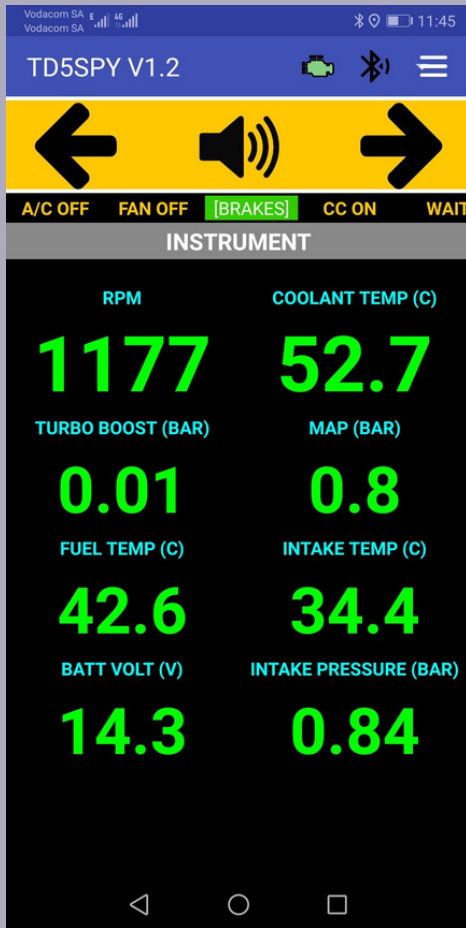

The TD5SPY ENGINE MONITOR is
the best at taking you (and your
Landy) from A to B.

DRIVE ON BY

47 3rd Ave, Parktown North, Johannesburg, South Africa
+27 11 7881448
td5spy@appforge.co.za
www.td5spy.co.za

TD5SPY

IT'LL HELP GET YOU THERE
(AND BACK).

ABOUT THE TD5SPY

INSTALL & SETUP

Plug the unit into the OBD2 port under the steering wheel and the hard part is done! Install the app on your ANDROID smartphone and start the app. The app connects via bluetooth and begins monitoring.

Out of range parameters are displayed in orange or red depending on severity. In addition, the unit speaks to you to let you know what going wrong.

So you can focus on the road and let the TD5SPY take care of monitoring the engine performance, diesel uage and consumption.

To navigate between the different screens, click on the arrows on the top of the screen.

INFORMATIVE PAGES

The TD5SPY has 8 pages that display:

- Cruise Monitor (sensor configurable)
- Instrument Monitor
- Fuelling Monitor
- Trip Logs (X2)
- Injector Balances
- Fault Monitor
- System Tests
- System and Alert Settings