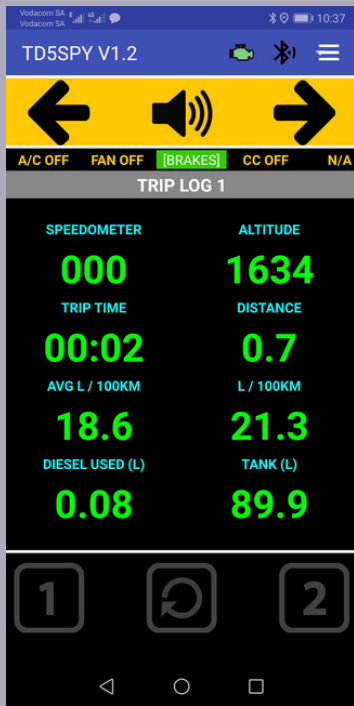

TD5SPY DISPLAYS

EASY NAVIGATION

To navigate between the different screens, click on the arrows on the top of the screen.

INFORMATIVE PAGES

The TD5SPY has 8 pages that display:

- Cruise Monitor (sensor configurable)
- Instrument Monitor
- Fuelling Monitor
- Trip Logs (X2)
- Injector Balances
- Fault Monitor
- System Tests
- System and Alert Settings

LOG UPLOADS

With the TD5SPY you can upload, view and analyse your trip logs on our website at www.td5spy.co.za