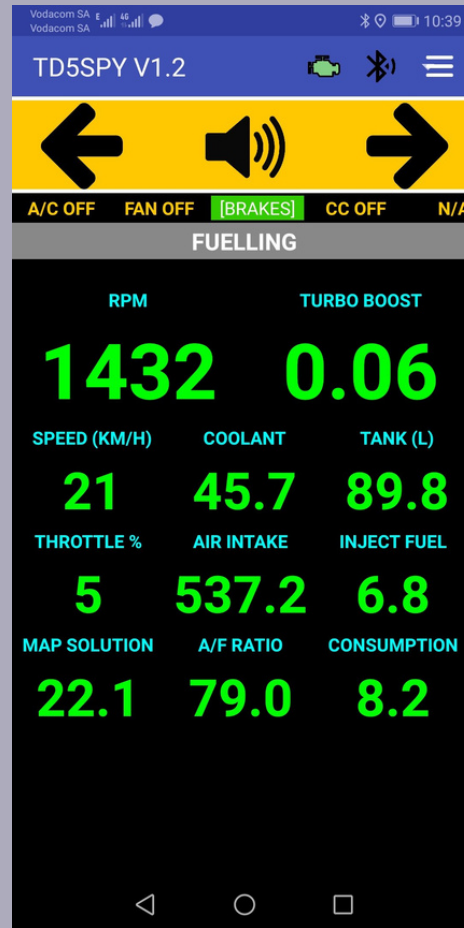

The TD5SPY ENGINE MONITOR is
the best at taking you (and your
Landy) from A to B.

DRIVE ON BY

47 3rd Ave, Parktown North, Johannesburg, South Africa
+27 11 7881448
td5spy@appforge.co.za
www.td5spy.co.za

TD5SPY

IT'LL HELP GET YOU THERE
(AND BACK).

ABOUT THE TD5SPY

INSTALL & SETUP

Plug the unit into the OBD2 port under the steering wheel and the hard part is done! Install the app on your ANDROID smartphone and start the app. The app connects via bluetooth and begins monitoring.

ITS THAT SIMPLE

THE MONITOR

The system primarily focuses on monitoring the engine to keep you informed on its running status. Engine parameters can be configured in the Settings page to set up alerting for when things get out of range.

Out of range parameters are displayed in orange or red depending on severity. In addition, the unit speaks to you to let you know what going wrong.

So you can focus on the road and let the TD5SPY take care of monitoring the engine performance, diesel uage and consumption.